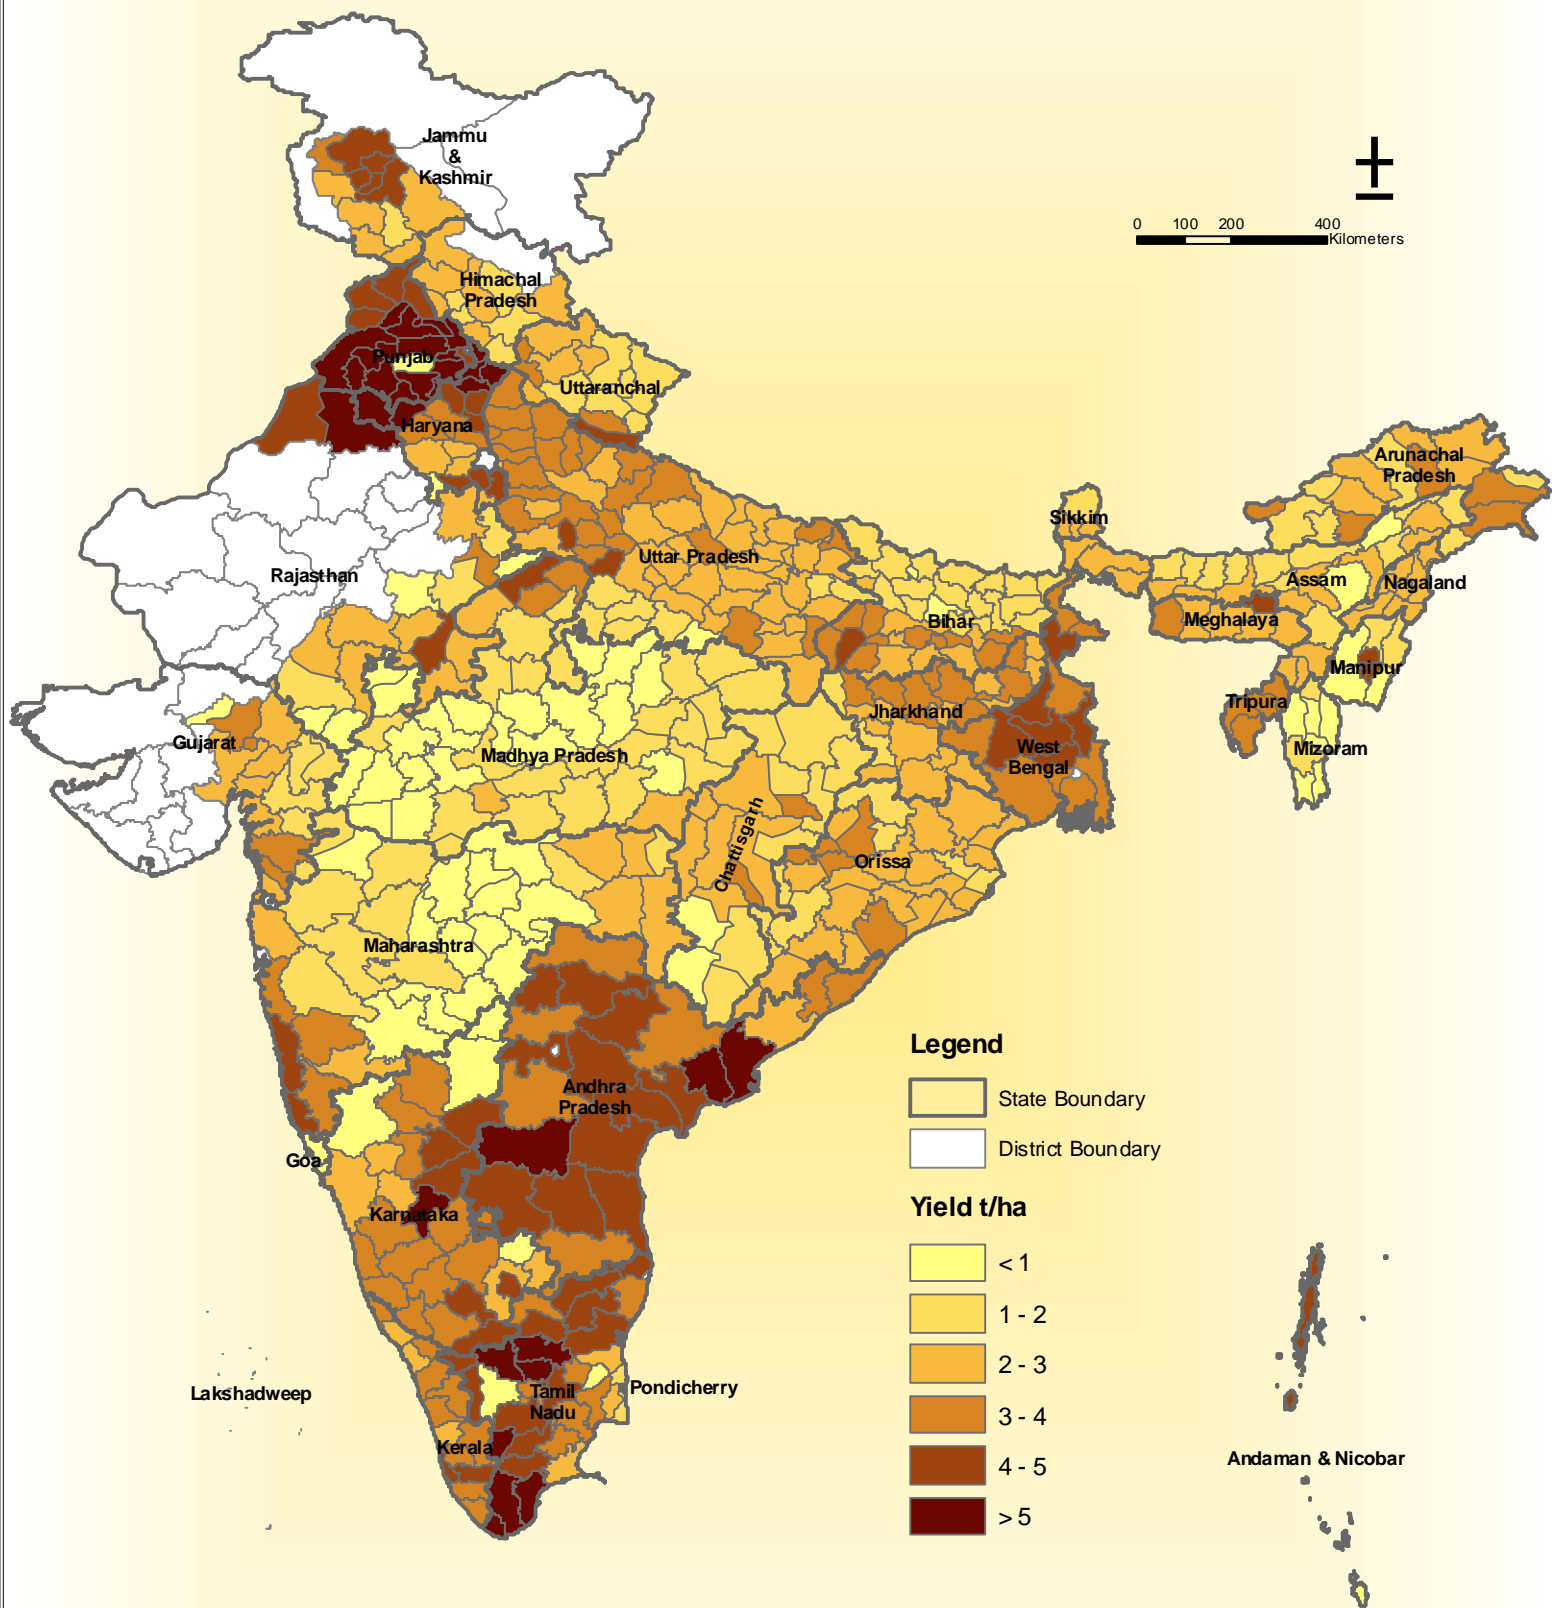

Productivity Range of Paddy in India, 2006-07

Legend

-  State Boundary
-  District Boundary

Yield t/ha

-  < 1
-  1 - 2
-  2 - 3
-  3 - 4
-  4 - 5
-  > 5

For further information please contact
Sraban Kumar Dalai

email: info@sri-india.net
www.sri-india.net

Raw Data Used
Directorate of Rice Development, Patna and Survey of India

Note:
Map represents the most accurate boundaries, they are approximate

Note: Draft Map not to be quoted, 2008