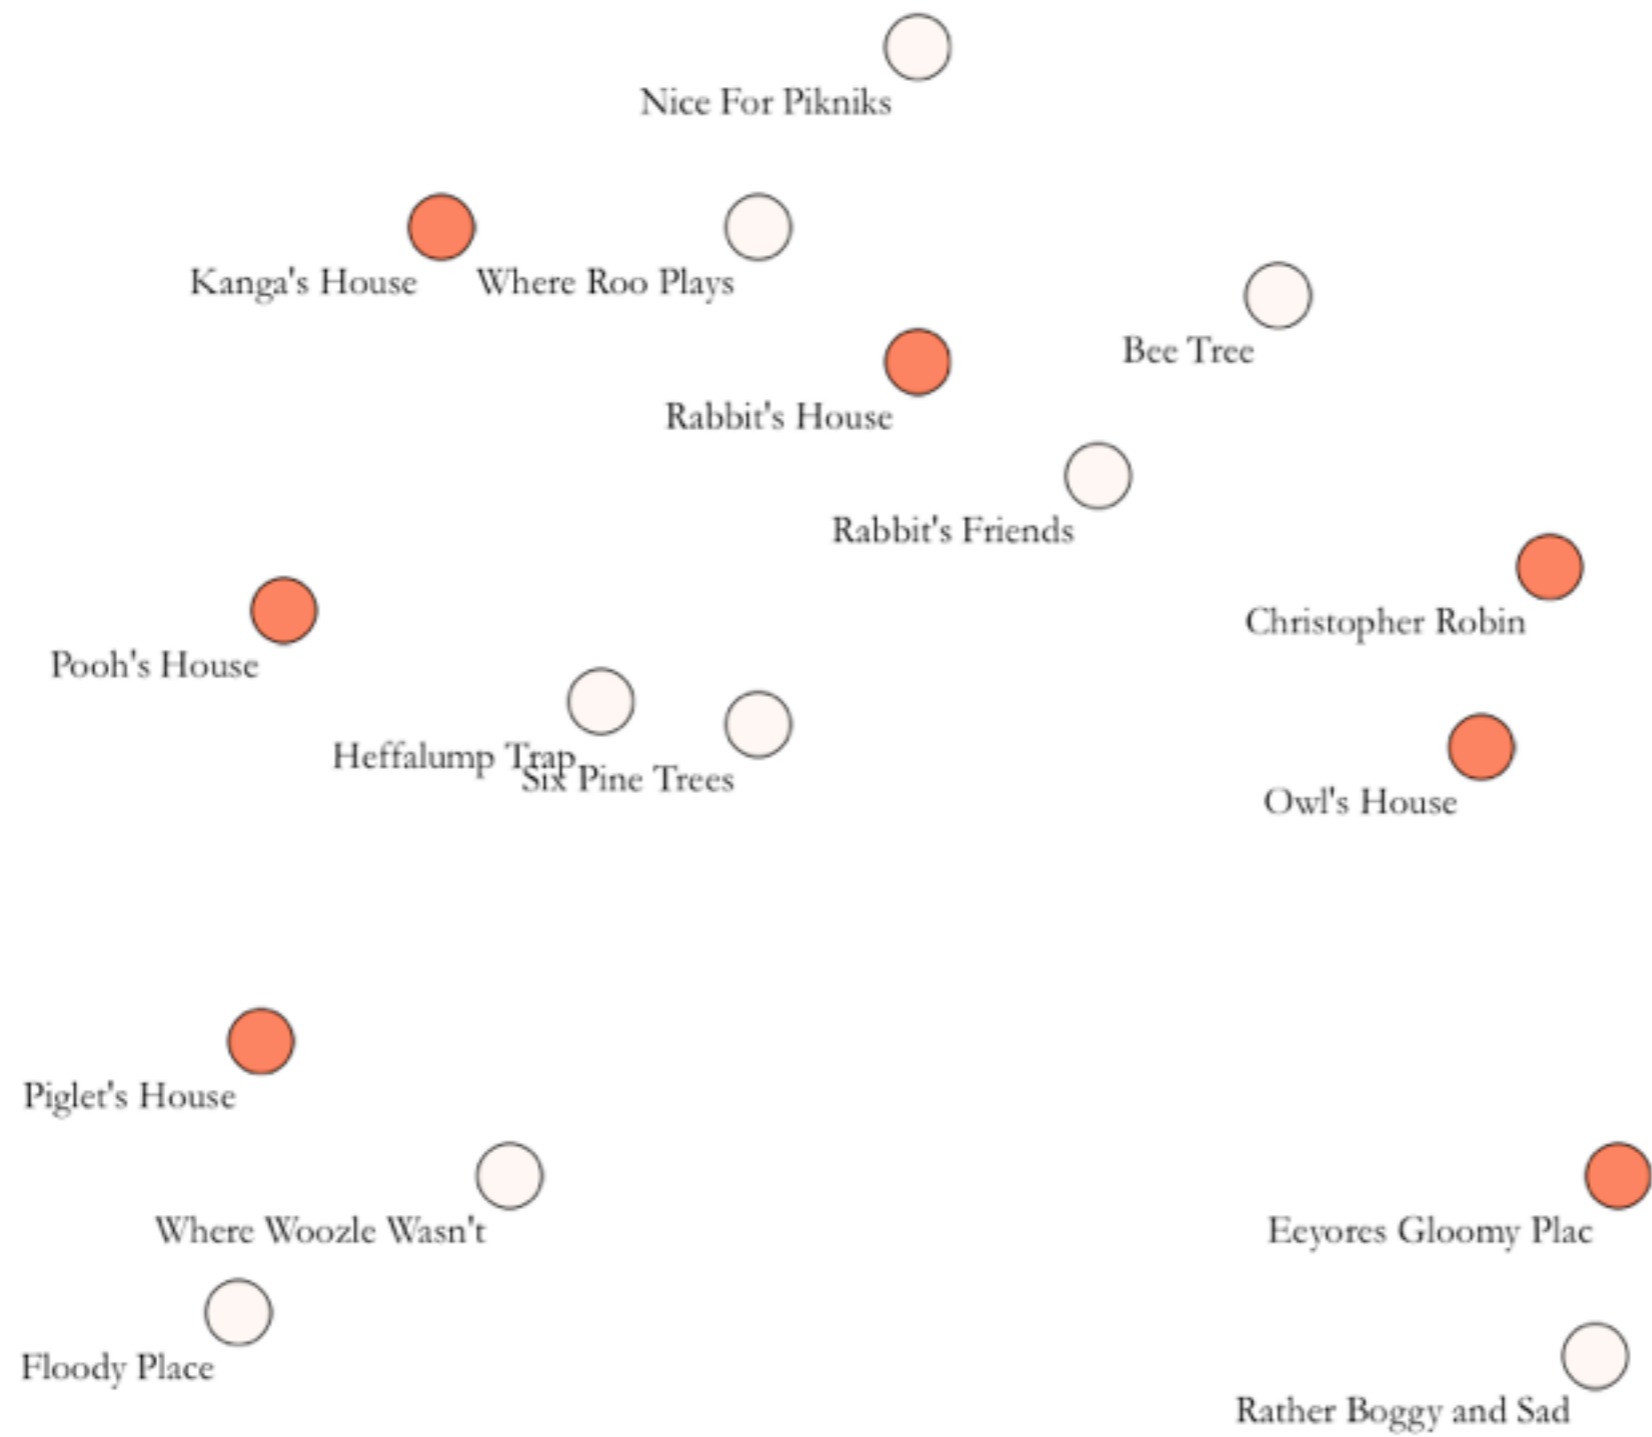

*Nice For Pkniks*

*Kanga's House*

*Where Roo Plays*

*Bee Tree*

*Rabbit's House*

*Rabbit's Friends*

*Christopher Robin*

*Poob's House*

*Heffalump Trap*  
*Six Pine Trees*

*Owl's House*

*Piglet's House*

*Where Woozle Wasn't*

*Eeyores Gloomy Plac*

*Floody Place*

*Rather Boggy and Sad*

What sort of house was Kangas?

Drawn by the author of the Shipyard papers