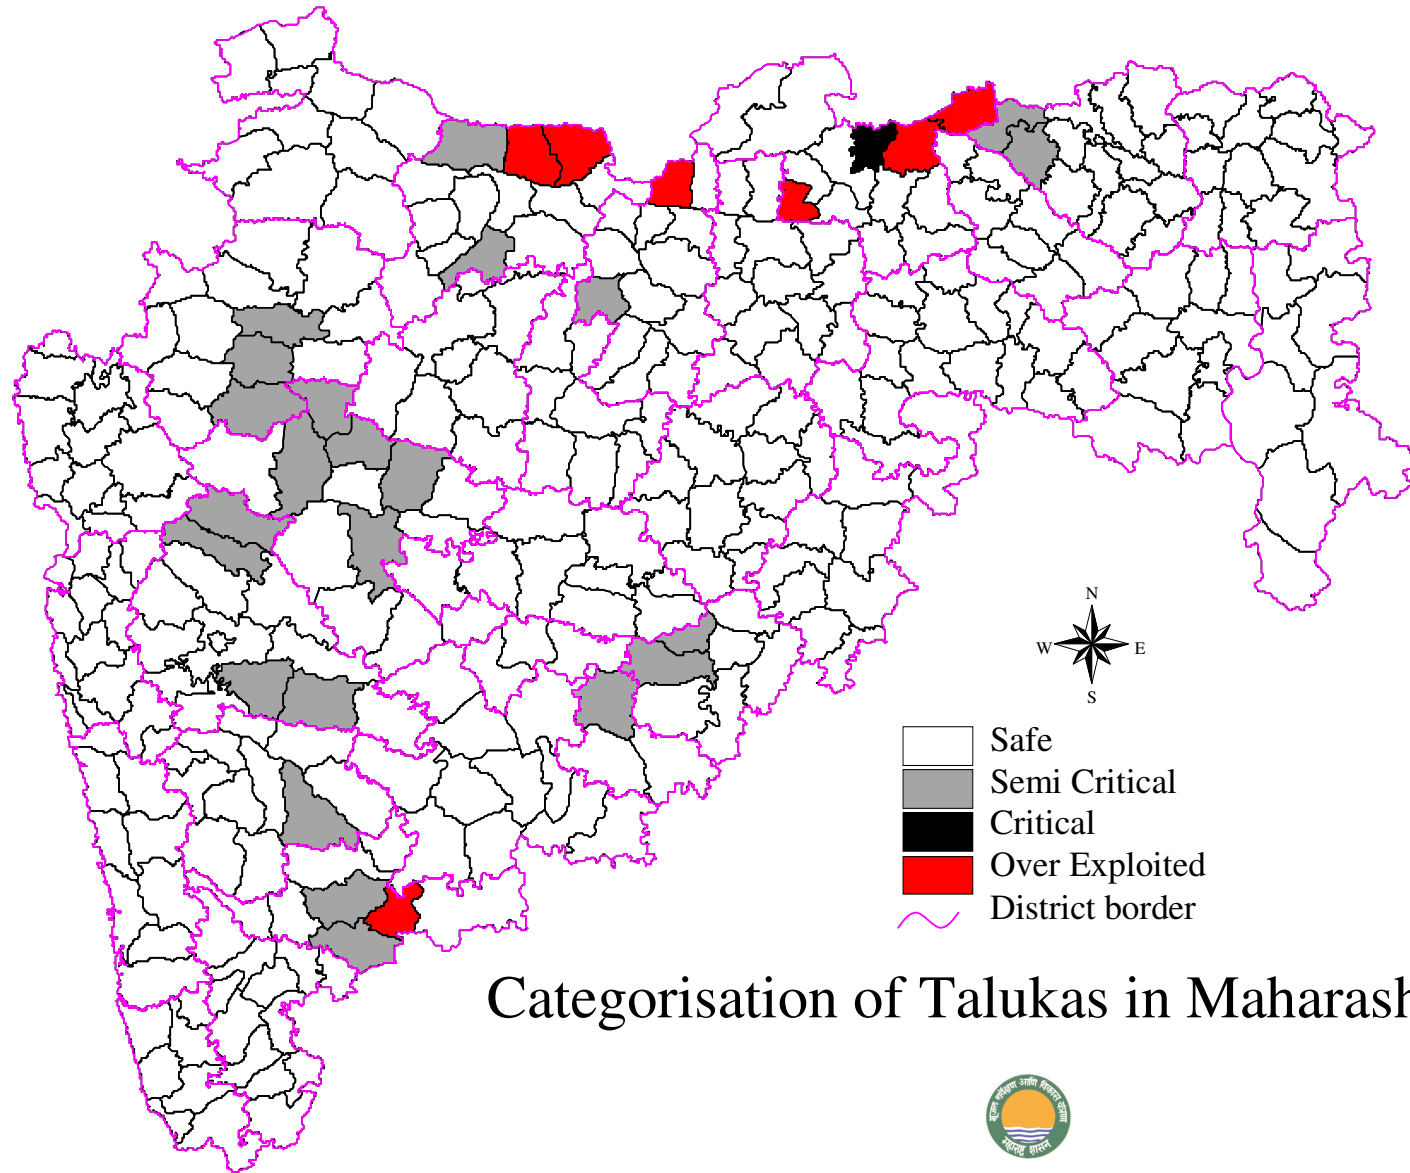

Categorisation of watersheds in Maharashtra

(R&D Cell, Groundwater Surveys and Development Agency, GoM)

(R&D Cell, Groundwater Surveys and Development Agency, GoM)